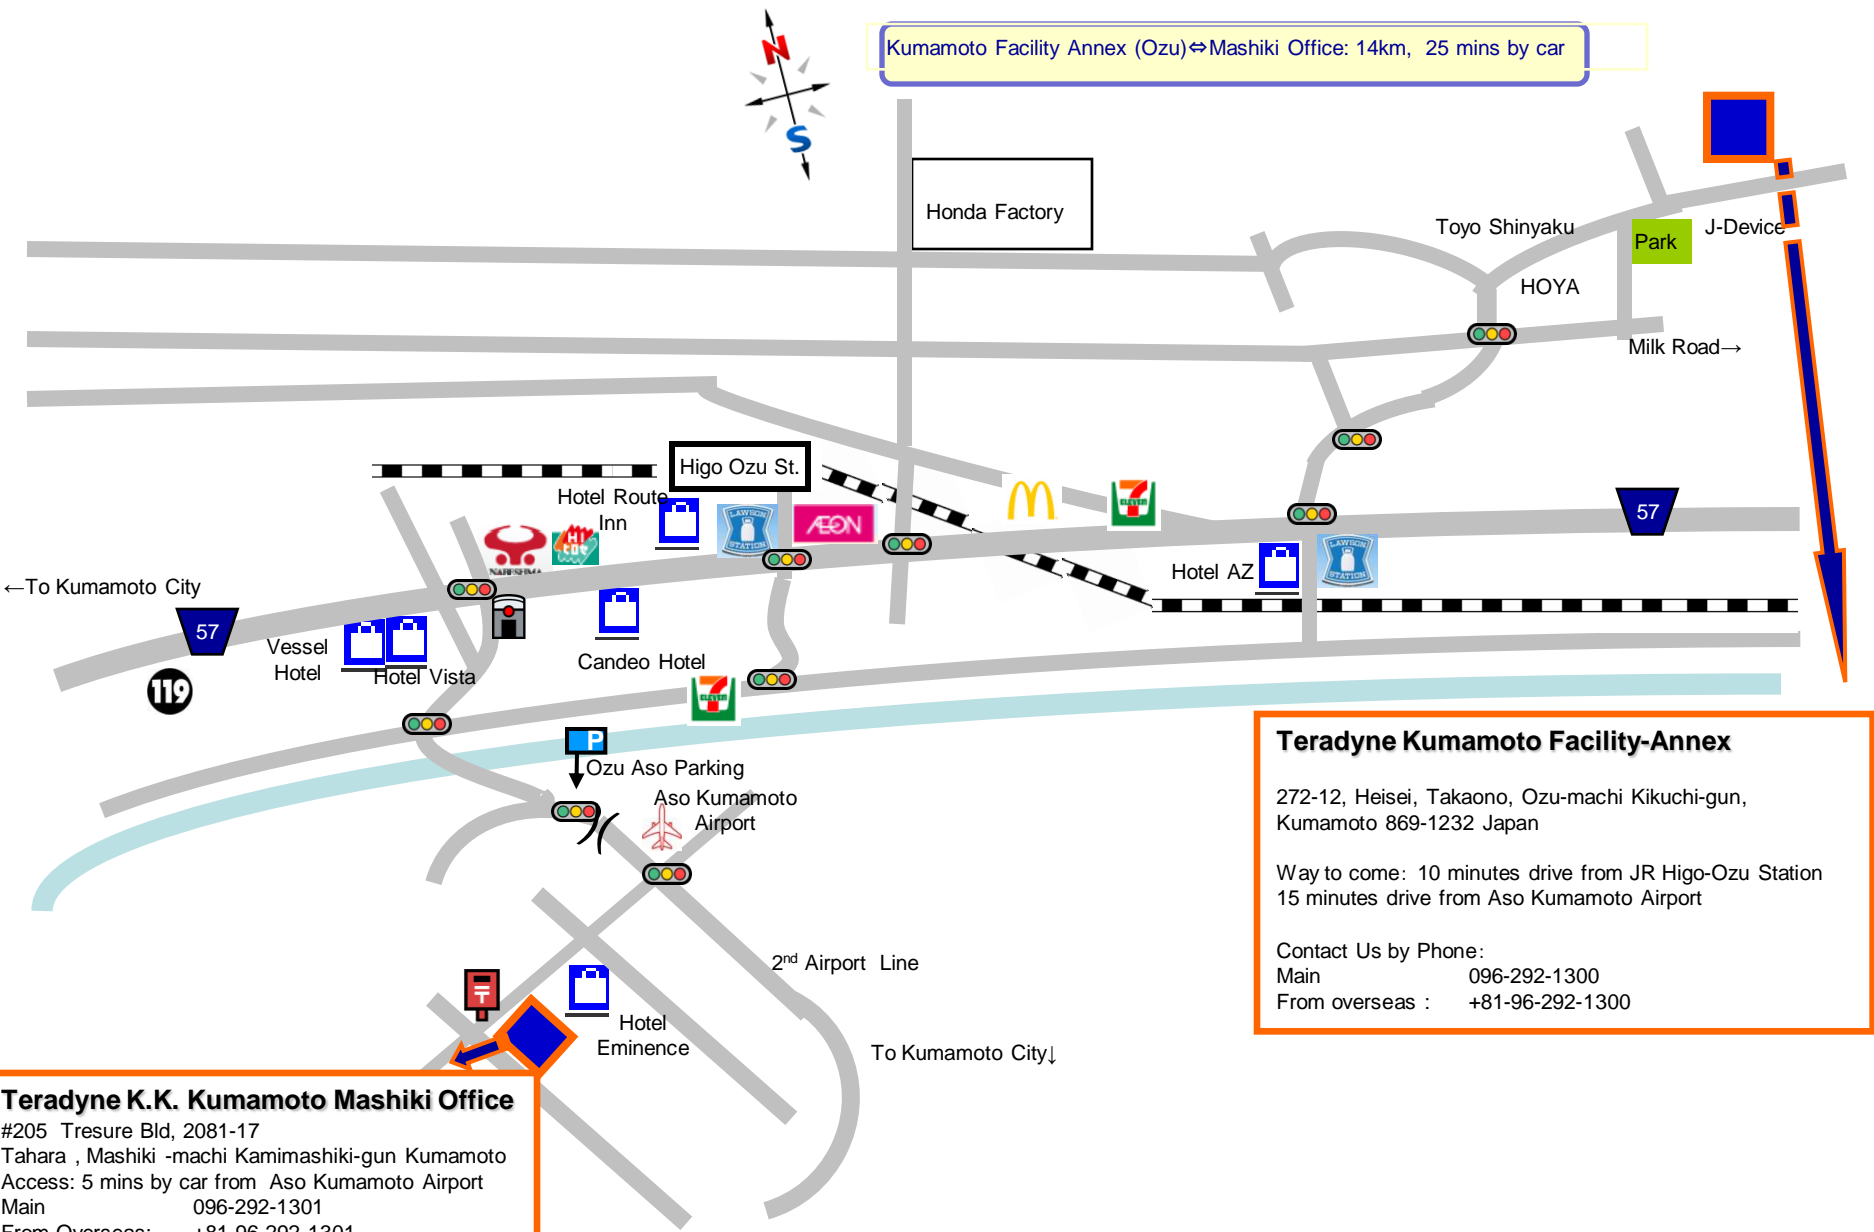

Access Map: Kumamoto Office (Ozu and Mashiki)

Kumamoto Facility Annex (Ozu) ⇄ Mashiki Office: 14km, 25 mins by car

Teradyne Kumamoto Facility-Annex

272-12, Heisei, Takaono, Ozu-machi Kikuchi-gun, Kumamoto 869-1232 Japan

#205 Tressure Bld, 2081-17
Tahara , Mashiki -machi Kamimashiki-gun Kumamoto

Access: 5 mins by car from Aso Kumamoto Airport

Main	096-292-1301
From Overseas:	+81-96-292-1301