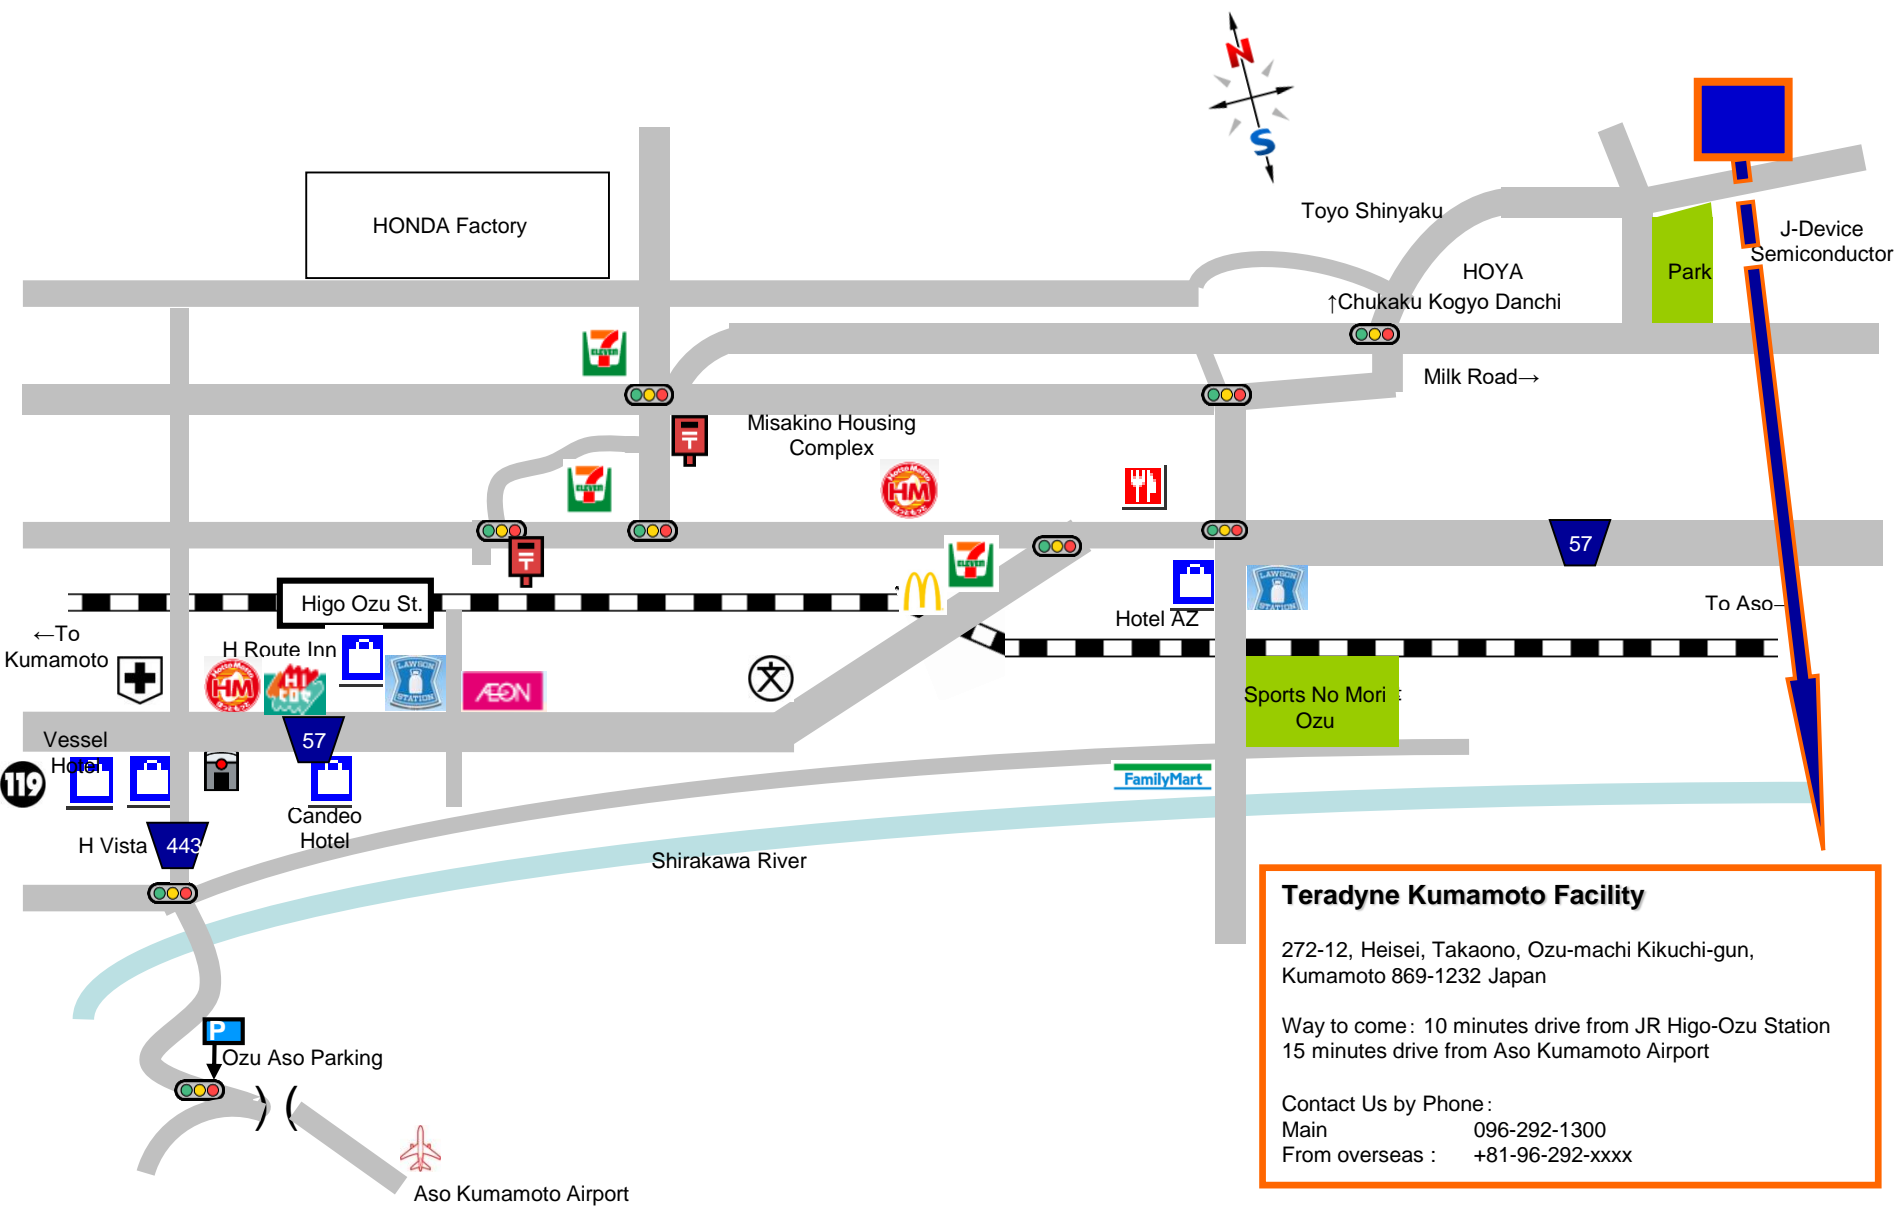

Access Map: Kumamoto Office

Teradyne Kumamoto Facility

272-12, Heisei, Takaono, Ozu-machi Kikuchi-gun,
Kumamoto 869-1232 Japan

Way to come : 10 minutes drive from JR Higo-Ozu Station
15 minutes drive from Aso Kumamoto Airport